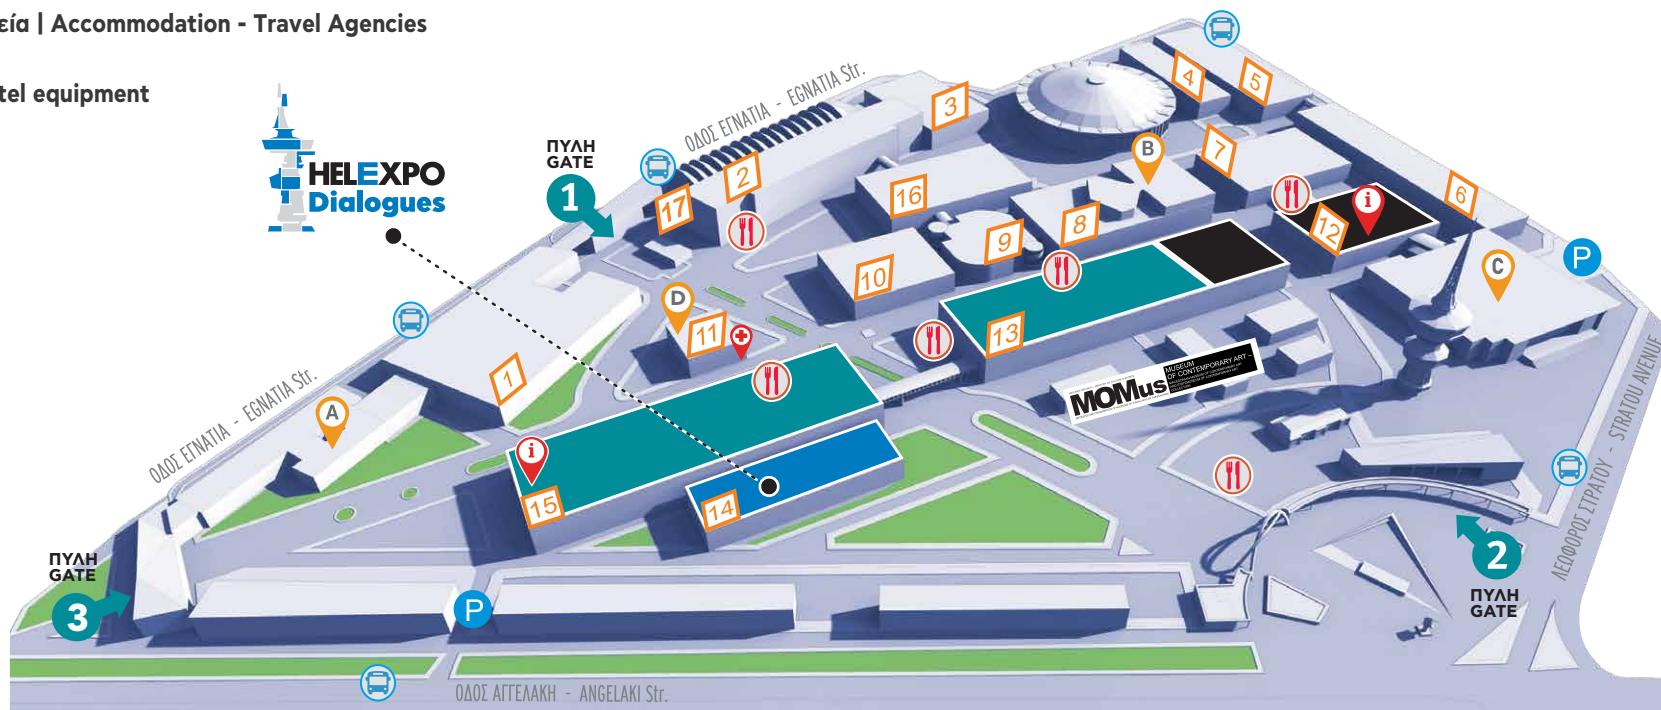

## Opening Hours

**Thursday 11:00-19:00**

Only for business visitors

**Friday 10:00-19:00**

For business visitors & the public

**Saturday 10:00-19:00**

For business visitors & the public

Free parking for exhibitors and visitors